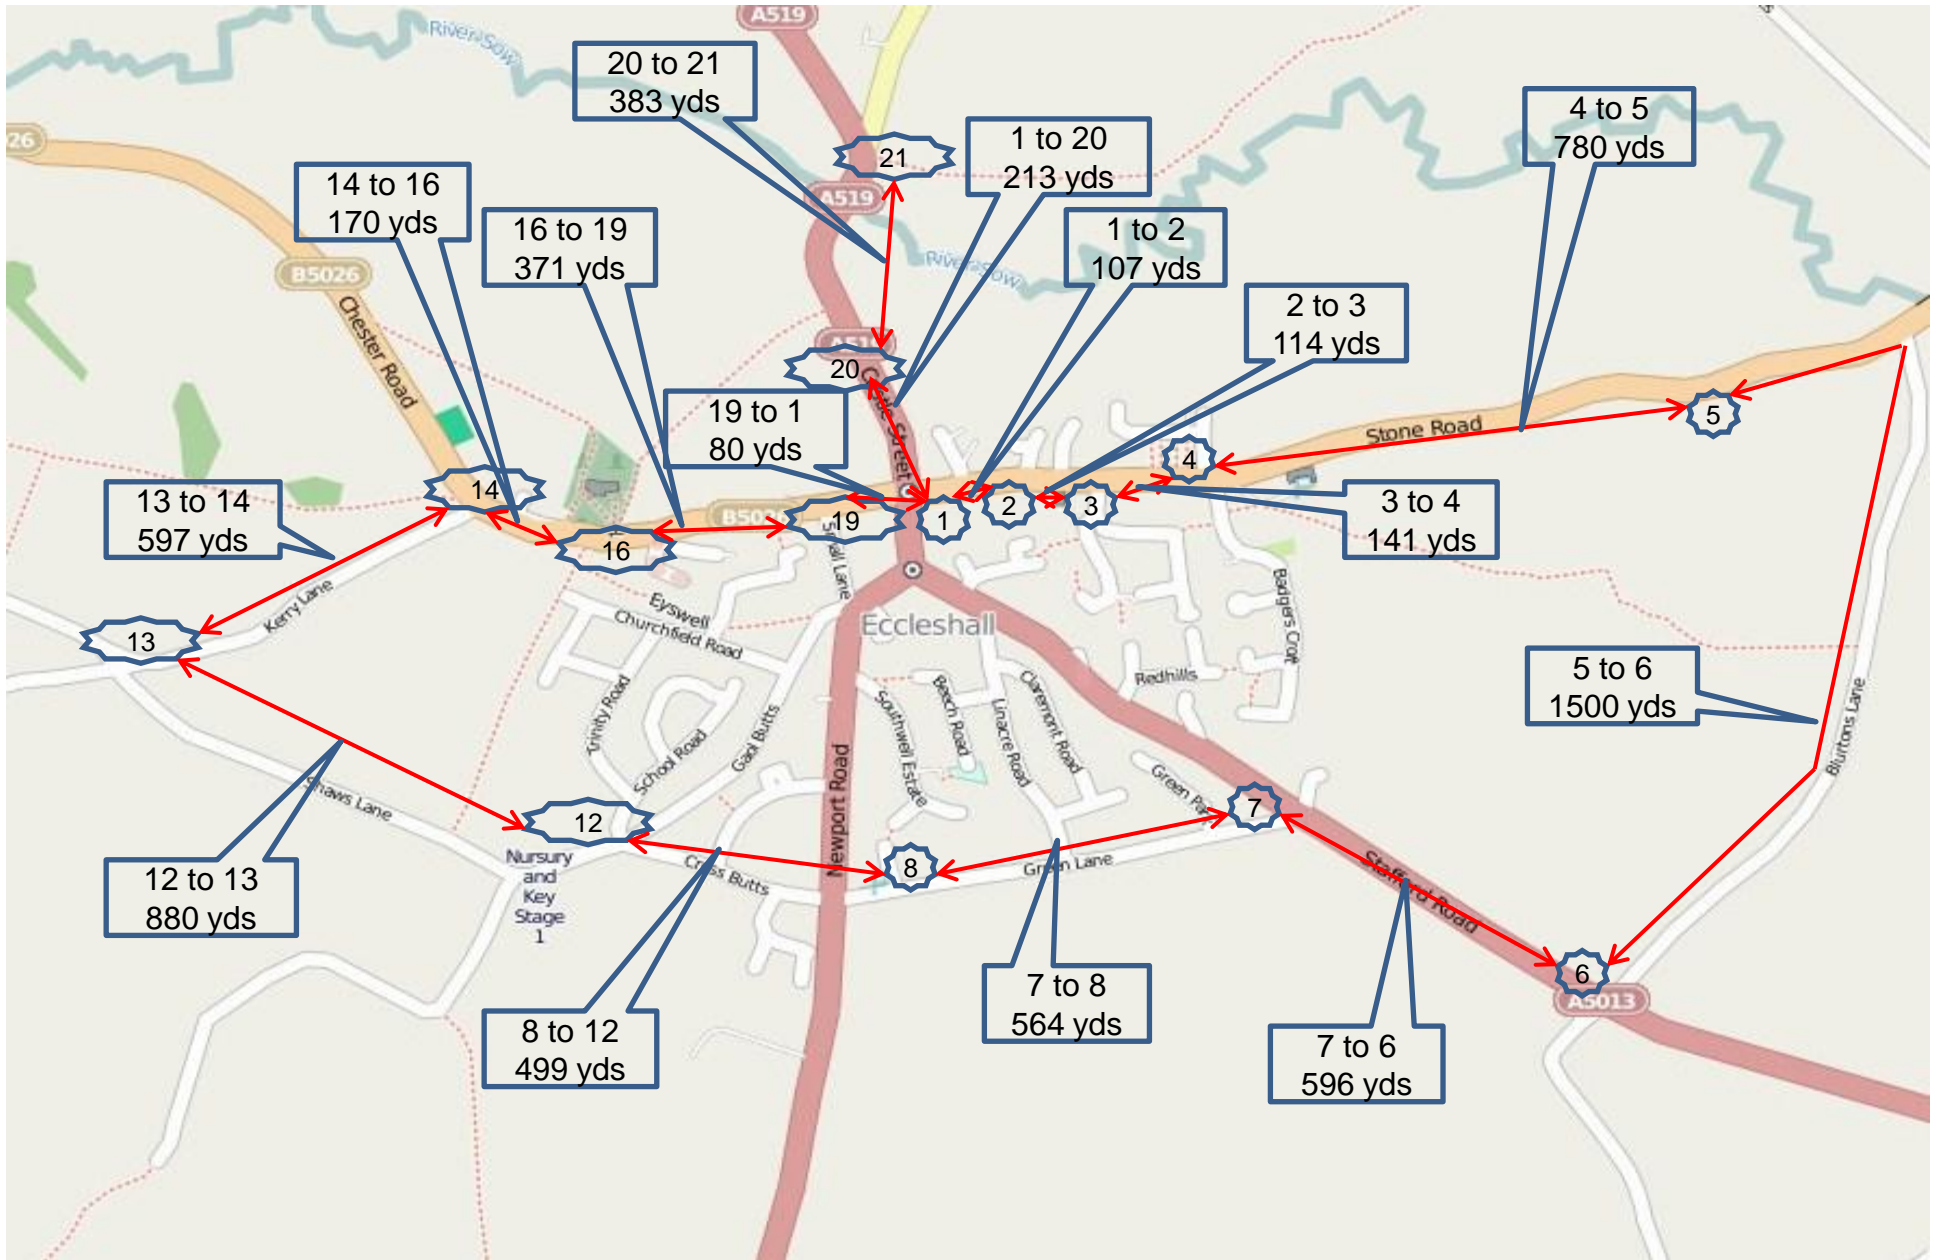

These booklets have been produced so that anyone with limited mobility, or is trying to get back to full fitness, can plan walks using the public benches as resting places.

This booklet gives the location and distances between the Outer Town benches, so you can plan walks to suit your ability and fitness.

Map Number	Bench Locations
1	Bench in centre of Eccleshall
2	Bench 30 yards from entrance to co-op car park
3	Bench on corner of Hartlands Road
4	Bench by flats opposite Badgers Croft
5	Bench 30 yards past entrance to Fletchers Garden Centre
6	Bench on junction of Stafford Road on Blurtons Lane
7	Bench on junction of Stafford Road and Green Lane
8	Bench on corner of Green Lane and Greenway
9	Bench in children's play area in Beach Road
10	Bench 35 yards from entrance to Linacre Road from Stafford Road
11	Bench on entrance of Southwell Estate
12	Bench within grounds of Community Centre (35 yards from entrance)
13	Bench on junction of Kerry Lane and Shaws Lane
14	Bench opposite Kerry Lane
15	Bench outside church rooms
16	Bench opposite War Memorial
17	Bench on Washpits opposite Church
18	Bench near church rooms
19	Bench outside Natwest Bank
20	Bus shelter on Newcastle road near 30 speed limit
21	Bench on junction by Byanna Farm
22	Bench on footpath from Eagle Pub to Eyeswell (40 yards from start of footpath)

## **BENCH TO BENCH**

## **BOOKLET 2 OUTER TOWN BENCHES**

Produced to assist those with limited mobility to plan short walks between the public benches in Eccleshall.

Produced by  
Eccleshall Parish Council

Outer Eccleshall Benches, routes and distances KEY  = Bench and map number  = Route